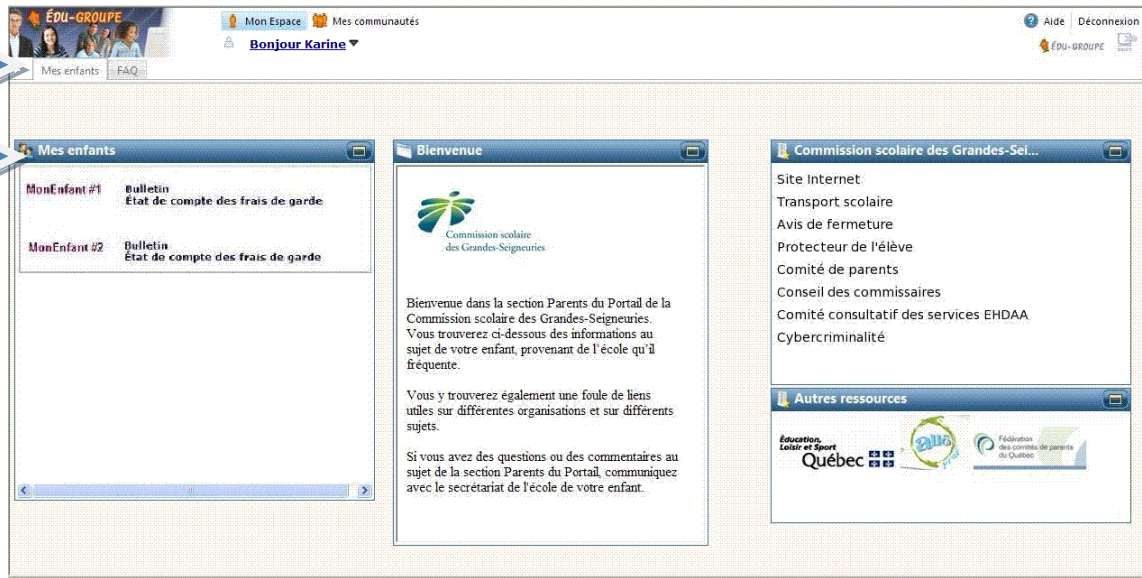

Voici un aperçu du visuel des options qui vous seront offertes.

Veillez cliquer « bulletin ». Une nouvelle fenêtre d'Internet s'ouvrira pour afficher le bulletin en format pdf.

Nous vous recommandons fortement de sauvegarder le bulletin de votre enfant (format pdf) puisque ceux-ci ne sont pas conservés sur le portail plus d'une étape et seulement quelques semaines au mois de juillet.

Important

Pour ce faire, veuillez cliquer sur l'icône **Enregistrer** :

Pour imprimer le bulletin, veuillez cliquer sur l'icône **Imprimer** :

Si vous avez des questions ou des commentaires au sujet de la section parents du portail, communiquez avec le secrétariat de l'école.

Nous espérons que vous apprécierez ce nouvel outil de communication.

Bonne visite!